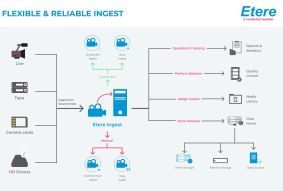

Etere Playout Automation

Take the first step to achieve the results-driven success that you want. We can help you attain results that are tailored to your success.

Etere Automation

Etere Automation provides a complete solution for all your playout automation requirements and mission-critical tasks. It features an innovative, highly scalable, reliable and flexible design, empowering users with the agility to thrive in fast-paced environments. Etere Automation combines real-time device control capabilities and media asset management in a single product.

STMan Workflow

Etere Subtitling and Closed Caption

Etere Subtitling and Closed Caption Software is a digital platform for creating, managing, burning, playing out and converting subtitles, captions and other text services for production, post-production and live shows. It allows broadcasters to freely produce subtitles in multiple languages, search by metadata for multi-platforms, and streamline the process with real-time sharing of edits without hardware.

Etere Ingest

Etere STMan

Etere STMan is the application that provides broadcasters with a multi-layer and real-time management of secondary objects associated with scheduled events.

Etere Ingest

Etere Ingest is an all-in-one package that enables you to capture media from all common feeds into cloud storage and apply to it any required workflow, thus giving a unique mark of quality, consistency and reliability to your assets and their contents.

Etere T-Workflow

Etere Workflow

etx m multiviewer

Etere T-Workflow is an essential part of the broadcasting process not only because it allows the set broadcasting management rules but principally because it expresses how modules interact to perform the broadcasting process, making it easy for the operator to understand how the system works.