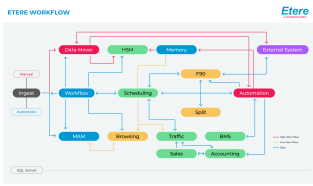

Etere Memory Audio Logging

Etere ETX-G

ETX-G is a commercial graphics management software with an efficient archive for all graphics databases. Its intuitive user interface enables SDI-supported, real-time previews and instant addition and deletion of graphics anytime before playout.

Etere Executive Scheduling

Etere Executive Scheduling is the complete planning solution that significantly boosts the efficiency of your short and long-term playlists.

Etere SNMP Console

Etere SNMP Console is a highly customizable solution that optimizes all processes, infrastructure performance and devices within a single interface.

Etere T-Workflow

Etere Workflow

etx m multiviewer

Etere T-Workflow is an essential part of the broadcasting process not only because it allows the set broadcasting management rules but principally because it expresses how modules interact to perform the broadcasting process, making it easy for the operator to understand how the system works.