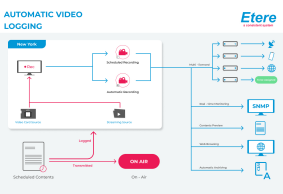

STMan Workflow

Etere Subtitling and Closed Caption

Etere Subtitling and Closed Caption Software is a digital platform for creating, managing, burning, playing out and converting subtitles, captions and other text services for production, post-production and live shows. It allows broadcasters to freely produce subtitles in multiple languages, search by metadata for multi-platforms, and streamline the process with real-time sharing of edits without hardware.

Etere Disaster Recovery

Etere Disaster Recovery is a fully integrated, robust solution that automatically protects your data with reliable contingency and quick response time in case of a facility failure.

Etere Ingest

Etere STMan

Etere STMan is the application that provides broadcasters with a multi-layer and real-time management of secondary objects associated with scheduled events.

Etere Ingest

Etere Ingest is an all-in-one package that enables you to capture media from all common feeds into cloud storage and apply to it any required workflow, thus giving a unique mark of quality, consistency and reliability to your assets and their contents.