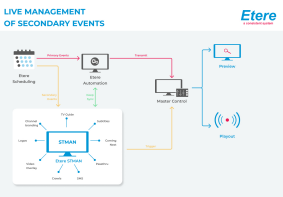

STMan Workflow

Etere Subtitling and Closed Caption

Etere Subtitling and Closed Caption Software is a digital platform for creating, managing, burning, playing out and converting subtitles, captions and other text services for production, post-production and live shows. It allows broadcasters to freely produce subtitles in multiple languages, search by metadata for multi-platforms, and streamline the process with real-time sharing of edits without hardware.

Etere Ingest

Etere STMan

Etere STMan is the application that provides broadcasters with a multi-layer and real-time management of secondary objects associated with scheduled events.

Etere Ingest

Etere Ingest is an all-in-one package that enables you to capture media from all common feeds into cloud storage and apply to it any required workflow, thus giving a unique mark of quality, consistency and reliability to your assets and their contents.

Etere T-Workflow

Etere Workflow

etx m multiviewer

Etere T-Workflow is an essential part of the broadcasting process not only because it allows the set broadcasting management rules but principally because it expresses how modules interact to perform the broadcasting process, making it easy for the operator to understand how the system works.

Etere Multichannel Editor

Etere Multichannel Editor provides an integrated interface for the real-time management, editing and control of all your channels. The application integrates seamlessly with Etere Executive Scheduling and Etere STMan, enabling quick edits, movements and insertions of Secondary Events.